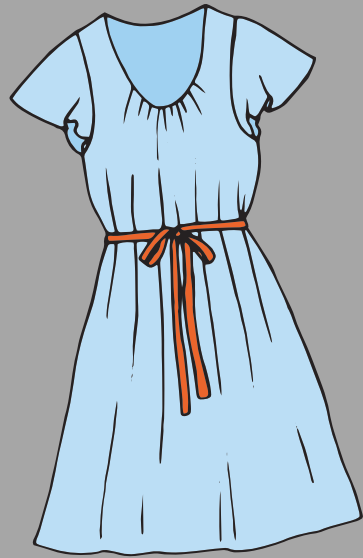

Appropriate Dress